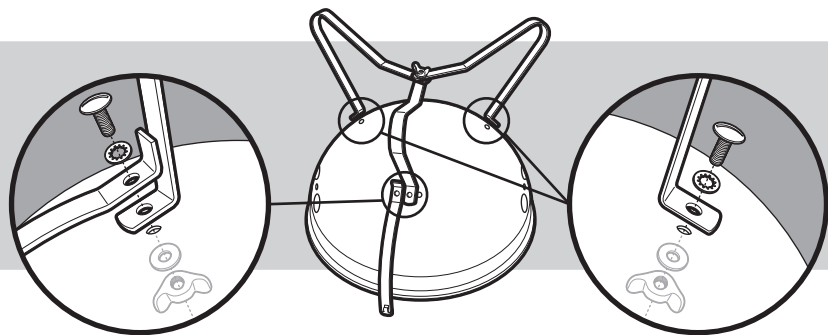

SMOKEY JOE® GOLD CHARCOAL GRILL

Read owner's guide before using the barbecue.

14½ inch
(37 cm)

55036_022811
US ENGLISH

Smokey Joe Gold 061509

1**1-****2****1-****3****3-**

5

6